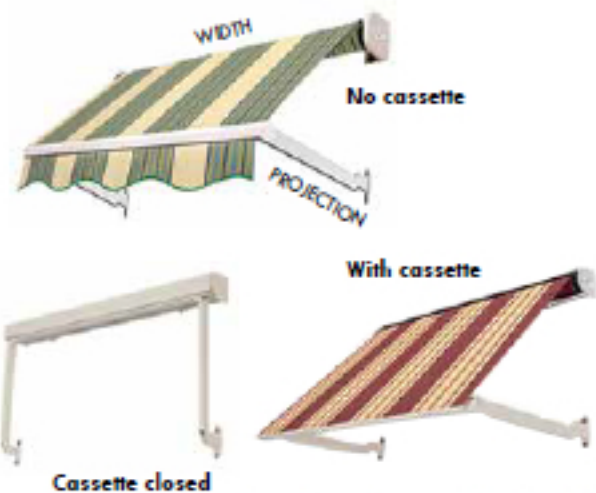

WINDOW / PORCH AWNINGS

Drop-Arm Retractable Awnings

DROP SHADES

Vertical Shades

BASKET AWNINGS

Variable drop, width and projection

Variable width • Equal drop and projection

	No cassette	With cassette	No cassette	With cassette		Traditional	Ribbed	Rounded
--	-------------	---------------	-------------	---------------	--	-------------	--------	---------

Width <small>Available in 1" increments</small>	3' to 32'	3' to 16'	3' to 32'	3' to 16'	2' to 20'	2' to 20'	4' to 18'	
Projection/Drop	24" • 31" 39" • 47" 63"	24" • 31" 39" • 47" 63" (manual only)	3' 1" to 16' <small>Available in 1" increments</small>	3' 1" to 8' (motorized) 3' 1" to 9' (manual) <small>Available in 1" increments</small>	12" to 72" <small>(projection cannot be larger than two times the drop)</small> <small>Available in 1" increments</small>	12" to 72" <small>(drop and projection must be equal)</small> <small>Available in 1" increments</small>	2" to 72" <small>(drop and projection must be equal, projection cannot exceed half of the width)</small> <small>Available in 1" increments</small>	
Frame Color	Standard	<input type="checkbox"/> White			Fixed Frame	Retractable frame • Fixed frame		
	Optional	<input type="checkbox"/> Desert Sand <input type="checkbox"/> Earthstone <input type="checkbox"/> Sandstone <input type="checkbox"/> Quaker Bronze <small>Additional custom colors available</small>				<input type="checkbox"/> White		
Operation	Manual • Motorized (powered by somfy.)				N/A	Retractable options: Pull cord or manual gear		
Fabric	Solution-dyed acrylic		Solution-dyed acrylic • Screen fabric		Solution-dyed acrylic			
Valance	11 standard styles • Custom styles • Lettering options		N/A		11 standard styles • Custom styles • Lettering options			
Accessories	Sun and rain sensor • myLink™		myLink™ (Must be present to secure or detach bottom hooks)		N/A	N/A	N/A	