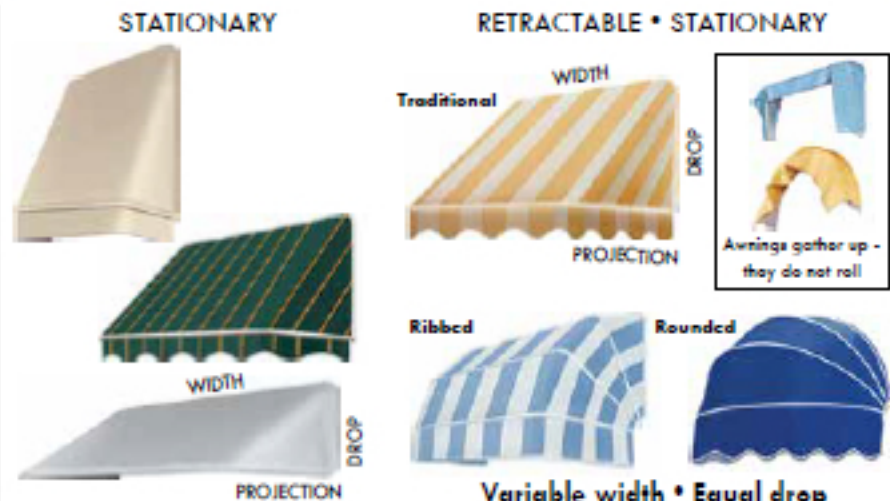

WINDOW / PORCH AWNINGS

Drop-Arm Retractable Awnings

DROP SHADES

Vertical Shades

BASKET AWNINGS

Variable drop, width and projection

Variable width • Equal drop and projection

	No cassette	With cassette	No cassette	With cassette		Traditional	Ribbed	Rounded
--	-------------	---------------	-------------	---------------	--	-------------	--------	---------

Width <small>Available in 1" increments</small>	3' to 32'	3' to 16'	3' to 32'	3' to 16'	2' to 20'	2' to 20'	4' to 18'	
Projection/Drop	24" • 31" 39" • 47" 63"	24" • 31" 39" • 47" 63" (manual only)	3' 1" to 16' <small>Available in 1" increments</small>	3' 1" to 8' (motorized) 3' 1" to 9' (manual) <small>Available in 1" increments</small>	12" to 72" <small>(projection cannot be larger than two times the drop)</small> <small>Available in 1" increments</small>	12" to 72" <small>(drop and projection must be equal)</small> <small>Available in 1" increments</small>	2" to 72" <small>(drop and projection must be equal, projection cannot exceed half of the width)</small> <small>Available in 1" increments</small>	
Frame Color	Standard	<input type="checkbox"/> White			Fixed Frame	Retractable frame • Fixed frame		
	Optional	<input type="checkbox"/> Desert Sand <input type="checkbox"/> Earthstone <input type="checkbox"/> Sandstone <input type="checkbox"/> Quaker Bronze <small>Additional custom colors available</small>				<input type="checkbox"/> White		
Operation	Manual • Motorized (powered by somfy.)				N/A	Retractable options: Pull cord or manual gear		
Fabric	Solution-dyed acrylic		Solution-dyed acrylic • Screen fabric		Solution-dyed acrylic			
Valance	11 standard styles • Custom styles • Lettering options		N/A		11 standard styles • Custom styles • Lettering options			
Accessories	Sun and rain sensor • myLink™		myLink™ (Must be present to secure or detach bottom hooks)		N/A	N/A	N/A	