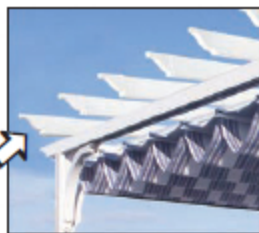

CANOPIES & UNDER-PERGOLA CANOPIES

CANOPY

The addition of rafters turns a Canopy into a Pergola Canopy (rafters now available for all canopy sizes)

Retractable Canopy & Pergola Canopy

Aluminum structure with fabric trolley unit

UNDER-PERGOLA CANOPY

Canopy shown installed under an existing wood pergola

"WIDTH" is measured on the draped side of the unit

Under-Pergola Canopy System

Fabric trolley unit only

Width Available in 1" increments		3' 1" to 23'	
Projection Available in 1" increments		3' 1" to 18'	
Height Top of frame to mounting surface	Standard	8' 6" (up to 18' wide) 8' 9" (widths wider than 18')	N/A
	Optional	8' 10" to 11'	No height restrictions for existing structures
Frame Color	Standard	<input type="checkbox"/> White <input type="checkbox"/> Earthstone	
	Optional	<input type="checkbox"/> Desert Sand <input type="checkbox"/> Sandstone <input type="checkbox"/> Quaker Bronze Additional custom colors available	
Mounting	Freestanding • Wall • Roof		Mounts under existing pergola, alcove or other structure
Operation	Manual • Motorized (powered by somfy.)		
Fabric	Single layer: Solution-dyed acrylic • Double layer: Solution-dyed acrylic / vinyl material		
Accessories	Sun & rain sensor • myLink™		
Side Options on any or all sides	Built-in Side Curtains from 3' 1" to 18' wide; Solar Series II and Horizontal Shades are also available		Solar Series I and II, Horizontal and Drop Shade products can be mounted to an existing structure