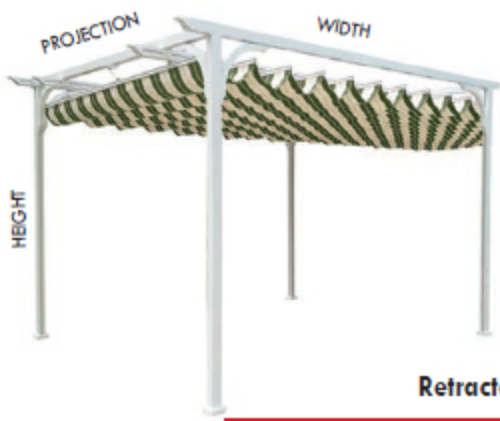

CANOPIES & UNDER-PERGOLA CANOPIES

CANOPY

The addition of rafters turns a Canopy into a Pergola Canopy (rafters now available for all canopy sizes)

Retractable Canopy & Pergola Canopy

Aluminum structure with fabric trolley unit

UNDER-PERGOLA CANOPY

Canopy shown installed under an existing wood pergola

"WIDTH" is measured on the draped side of the unit

Under-Pergola Canopy System

Fabric trolley unit only

Width Available in 1" increments		3' 1" to 23'	
Projection Available in 1" increments		3' 1" to 18'	
Height Top of frame to mounting surface	Standard	8' 6" (up to 18' wide) 8' 9" (widths wider than 18')	N/A
	Optional	8' 10" to 11'	No height restrictions for existing structures
Frame Color	Standard	<input type="checkbox"/> White <input type="checkbox"/> Earthstone	
	Optional	<input type="checkbox"/> Desert Sand <input type="checkbox"/> Sandstone <input type="checkbox"/> Quaker Bronze Additional custom colors available	
Mounting	Freestanding • Wall • Roof		Mounts under existing pergola, alcove or other structure
Operation	Manual • Motorized (powered by somfy.)		
Fabric	Single layer: Solution-dyed acrylic • Double layer: Solution-dyed acrylic / vinyl material		
Accessories	Sun & rain sensor • myLink™		
Side Options on any or all sides	Built-in Side Curtains from 3' 1" to 18' wide; Solar Series II and Horizontal Shades are also available		Solar Series I and II, Horizontal and Drop Shade products can be mounted to an existing structure