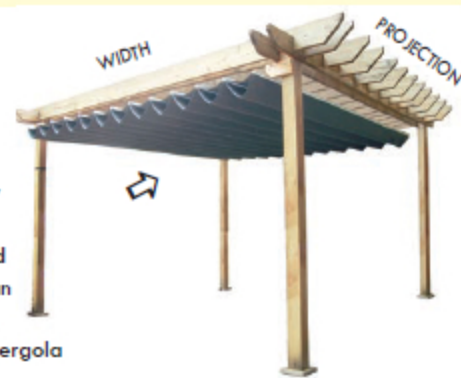

CANOPIES & UNDER-PERGOLA CANOPIES

CANOPY

The addition of rafters turns a Canopy into a Pergola Canopy (rafters now available for all canopy sizes)

Retractable Canopy & Pergola Canopy

Aluminum structure with fabric trolley unit

UNDER-PERGOLA CANOPY

Canopy shown installed under an existing wood pergola

"WIDTH" is measured on the draped side of the unit

Under-Pergola Canopy System

Fabric trolley unit only

Width Available in 1" increments		3' 1" to 23'	
Projection Available in 1" increments		3' 1" to 18'	
Height Top of frame to mounting surface	Standard	8' 6" (up to 18' wide) 8' 9" (widths wider than 18')	N/A
	Optional	8' 10" to 11'	No height restrictions for existing structures
Frame Color	Standard	<input type="checkbox"/> White <input type="checkbox"/> Earthstone	
	Optional	<input type="checkbox"/> Desert Sand <input type="checkbox"/> Sandstone <input type="checkbox"/> Quaker Bronze Additional custom colors available	
Mounting	Freestanding • Wall • Roof		Mounts under existing pergola, alcove or other structure
Operation	Manual • Motorized (powered by somfy.)		
Fabric	Single layer: Solution-dyed acrylic • Double layer: Solution-dyed acrylic / vinyl material		
Accessories	Sun & rain sensor • myLink™		
Side Options on any or all sides	Built-in Side Curtains from 3' 1" to 18' wide; Solar Series II and Horizontal Shades are also available		Solar Series I and II, Horizontal and Drop Shade products can be mounted to an existing structure